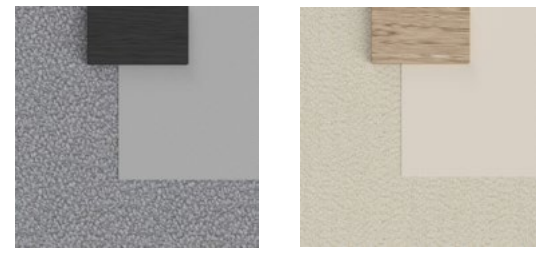

MILANO

Per essere unici bisogna essere diversi

Tap or click on the chair name to jump on the website!