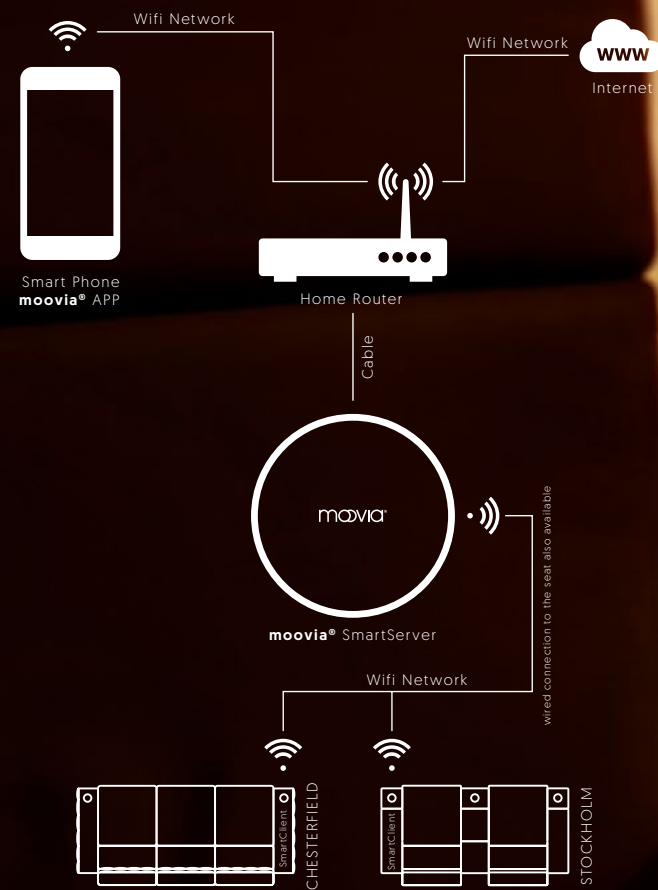

# SMART CONTROL

Smart Functions for The Maximum Comfort

**B**eauty is only skin deep. Download the moovia® SmartAPP to unlock the many comfort functions our seatings hide under the seams. Become the ultimate director of your home cinema: manage your chair or the entire media room on one simple, intuitive interface through your smart phone or the built-in touch panel. Set the foot, back and headrest engines into motion, fine-tune lights, find the right temperature, turn on the massage function and adjust lumbar support all in one place for an out-of-this-world viewing experience. Enabled through Wi-Fi or any other wireless network, it also works seamlessly with home automation systems such as RTI or Crestron. Available for iOS and Android.

## moovia® SmartClient / Control

Download the moovia® SmartAPP to unlock the many comfort functions our seatings hide under the seams. Become the ultimate director of your home cinema: manage your chair or the entire media room on one simple, intuitive interface through your smart phone or the built-in touch panel. Set the foot, back and headrest engines into motion, fine-tune lights, find the right temperature, turn on the massage function and adjust lumbar support all in one place for an out-of-this-world viewing experience.