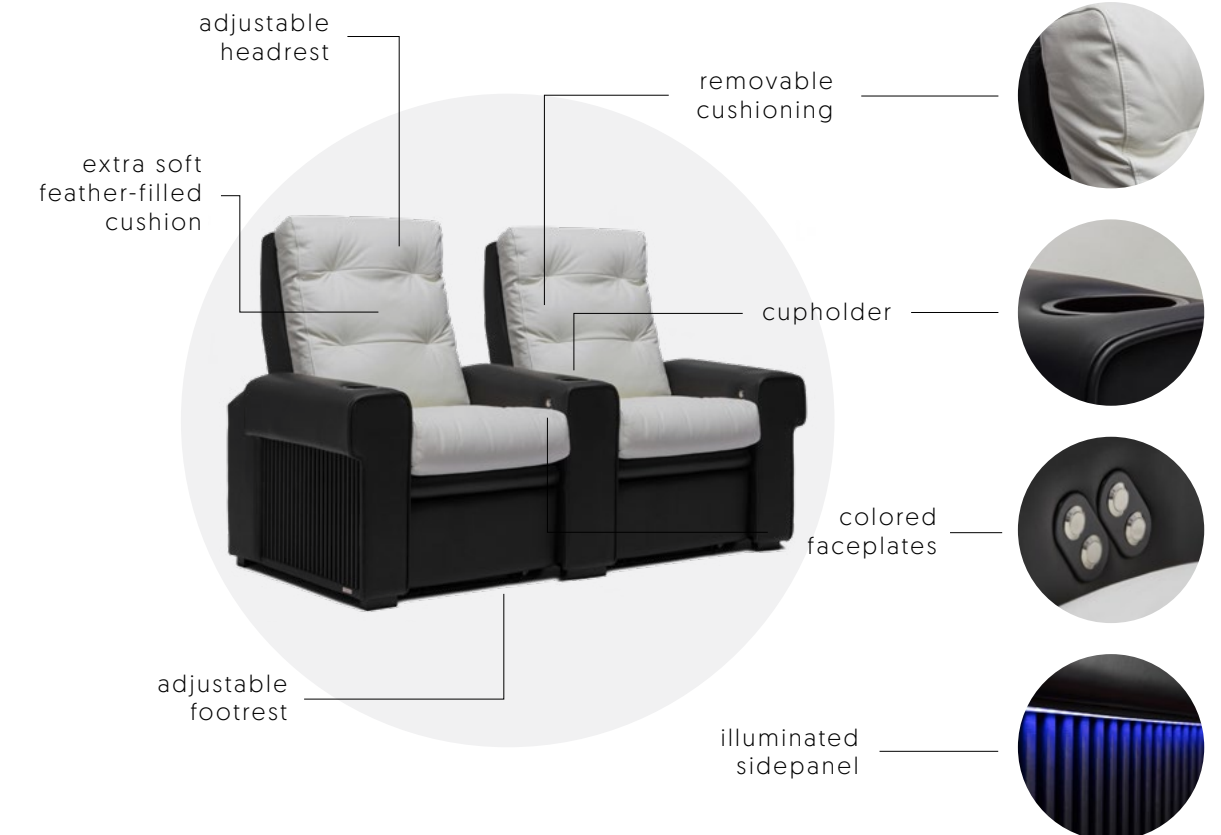

Generic Layouts and Dimensions