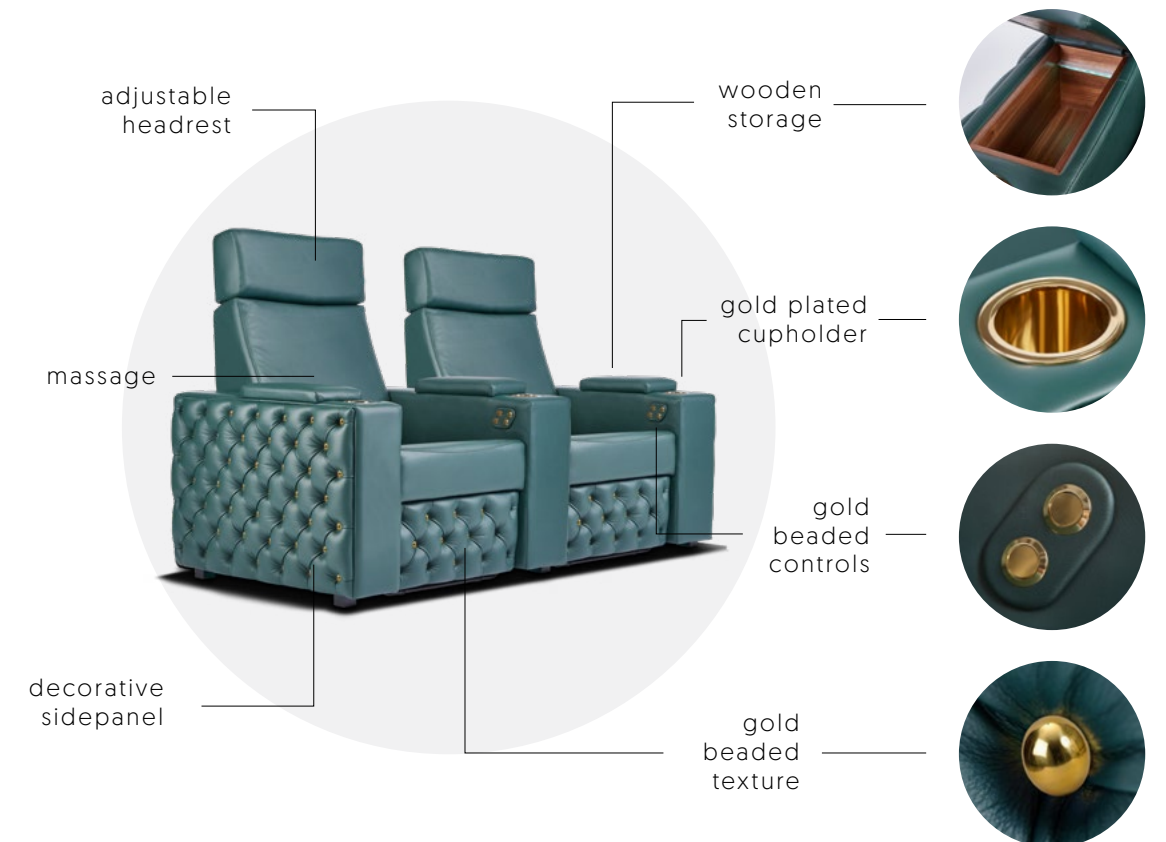

Talk about upper crust. The **CHESTERFIELD** conveys all the class of a proper sitting room, while inviting you to snuggle up and settle in. Named after an earl and dubbed the “king of sofas,” the chesterfield style features plush, deep tufts and a rich tradition of English craftsmanship. It cuts a fine figure. The brilliant design comes with bespoke elements like extra storage, seat adjustability, a cupholder, even a footstool.

Generic Layouts and Dimensions